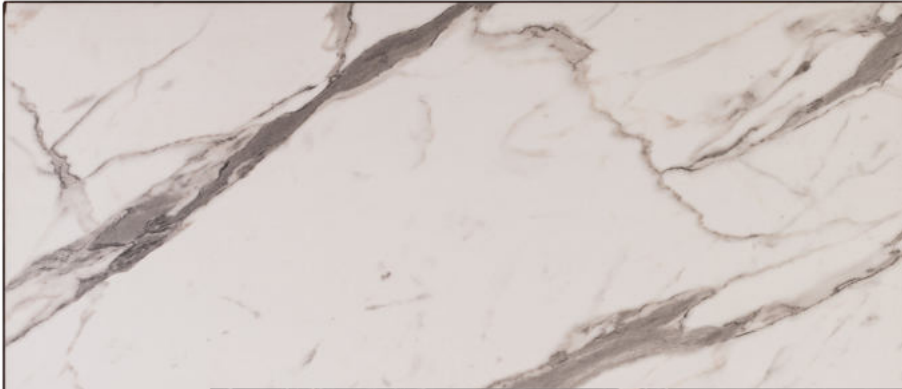

Laminate Steel

Dimensions

60x60

70x70

80x80

70x120

80x128

Material

Laminate & Metal