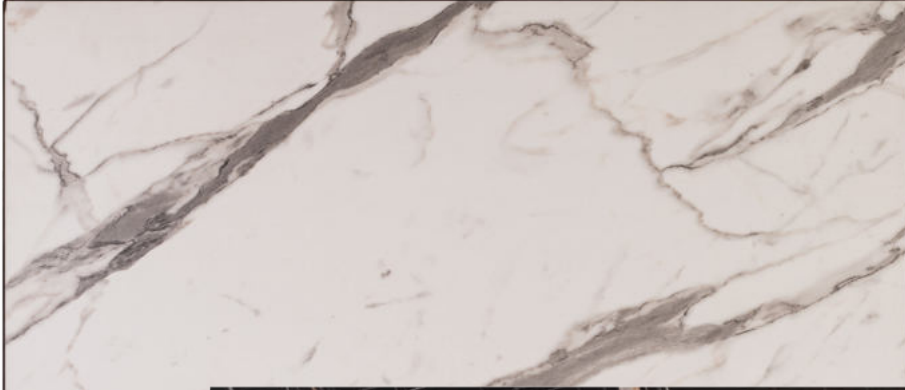

Laminate

Dimensions

60x60

70x70

80x80

70x120

80x128

Material

Laminate