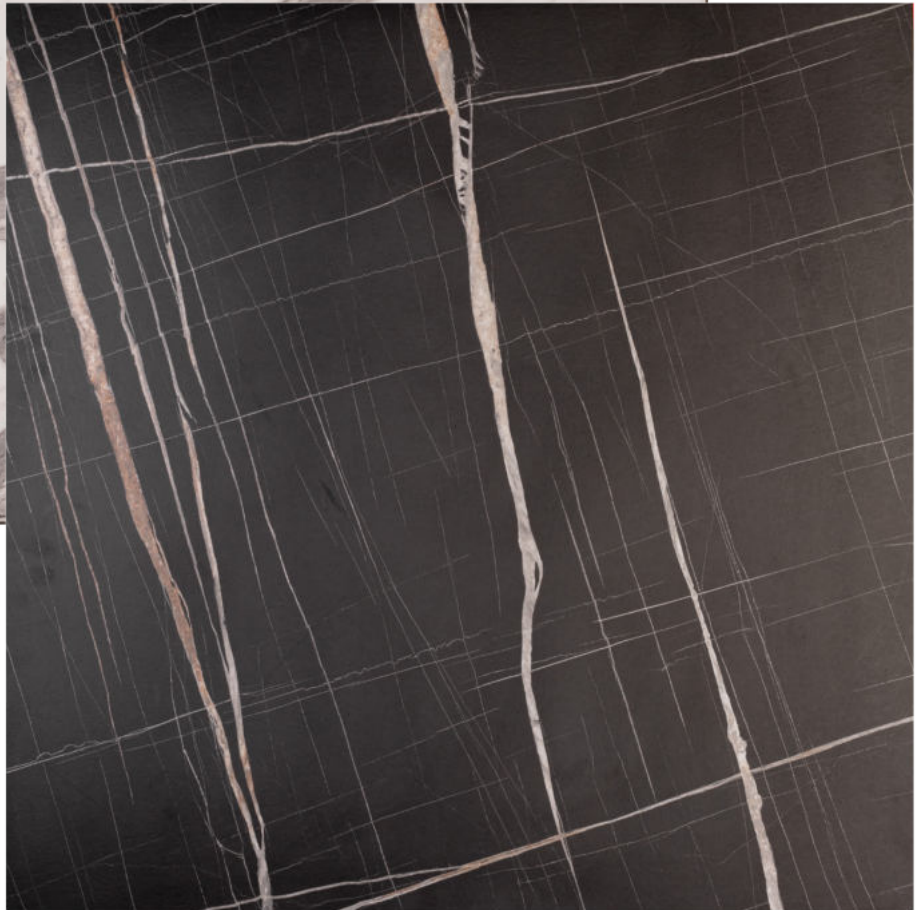

Laminate

Dimensions

60x60

70x70

80x80

70x120

80x128

Material

Laminate