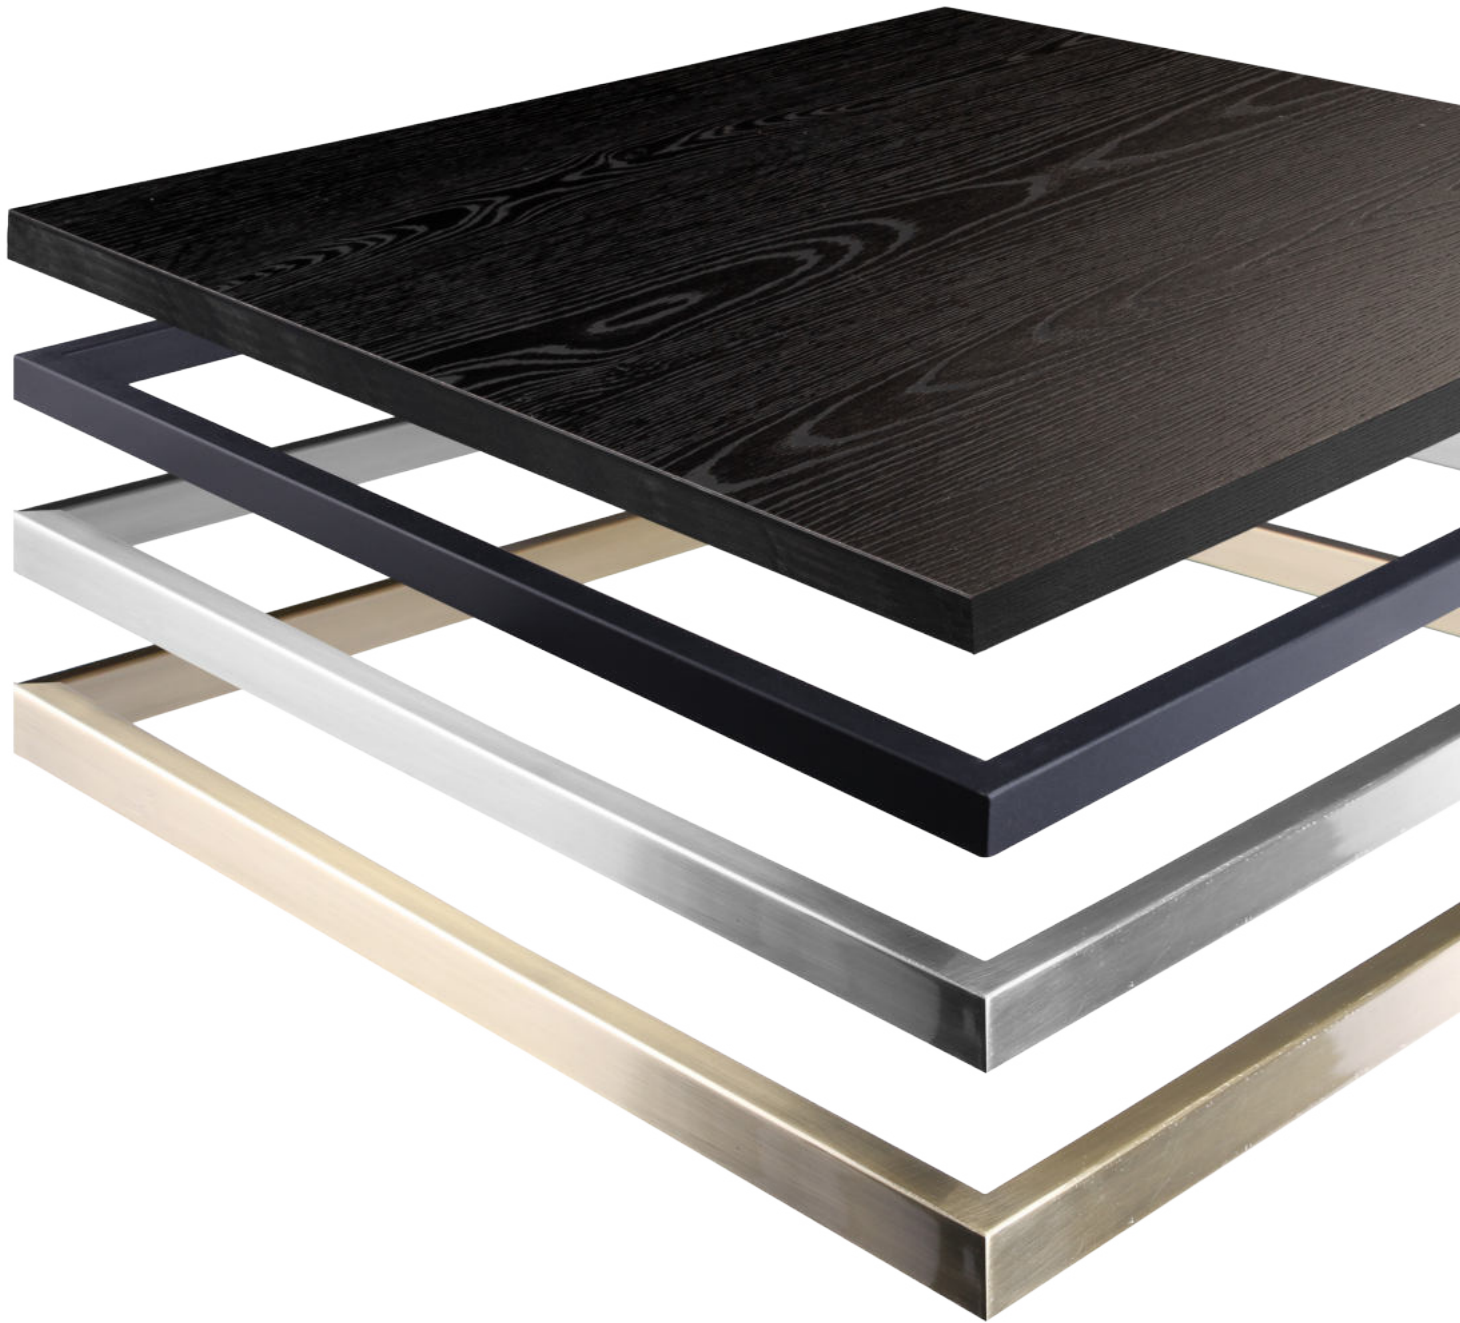

Melamine Steel

Steel Color

- Black
- Silver
- Gold

Melamine Steel

Dimensions

60x60

70x70

80x80