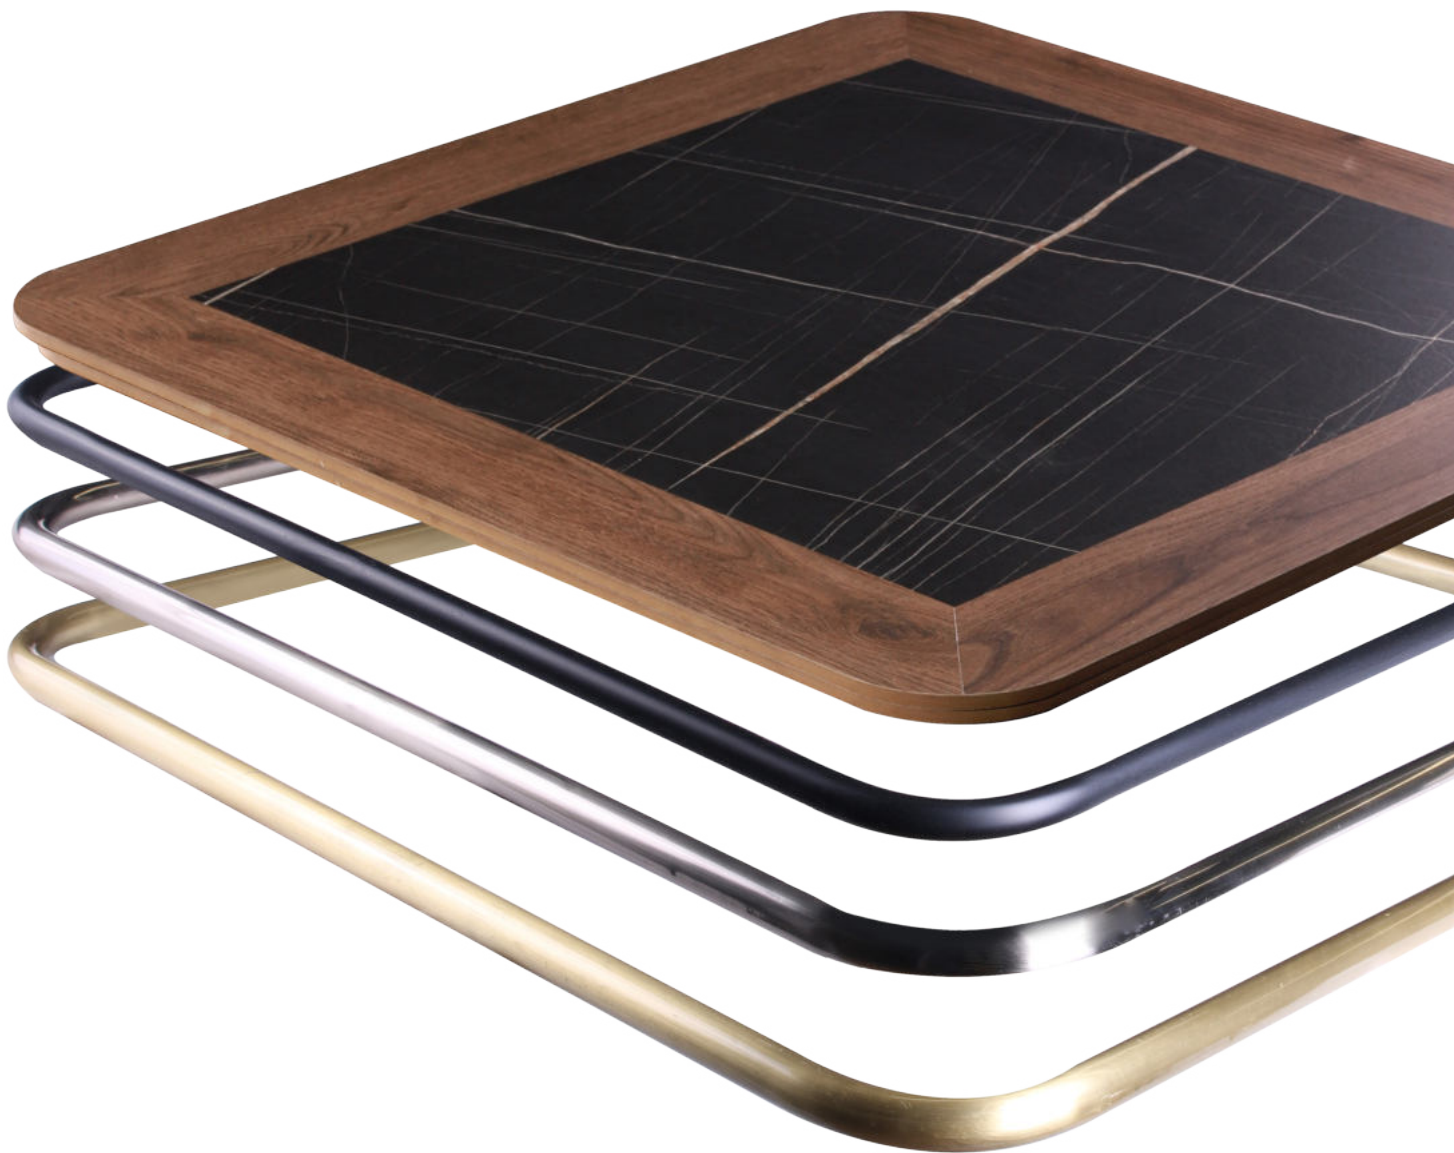

80x128

Material

Laminate & Metal

Marquetry Stone

Steel Color

- Black
- Silver
- Gold

Marquetry Stone

Dimensions